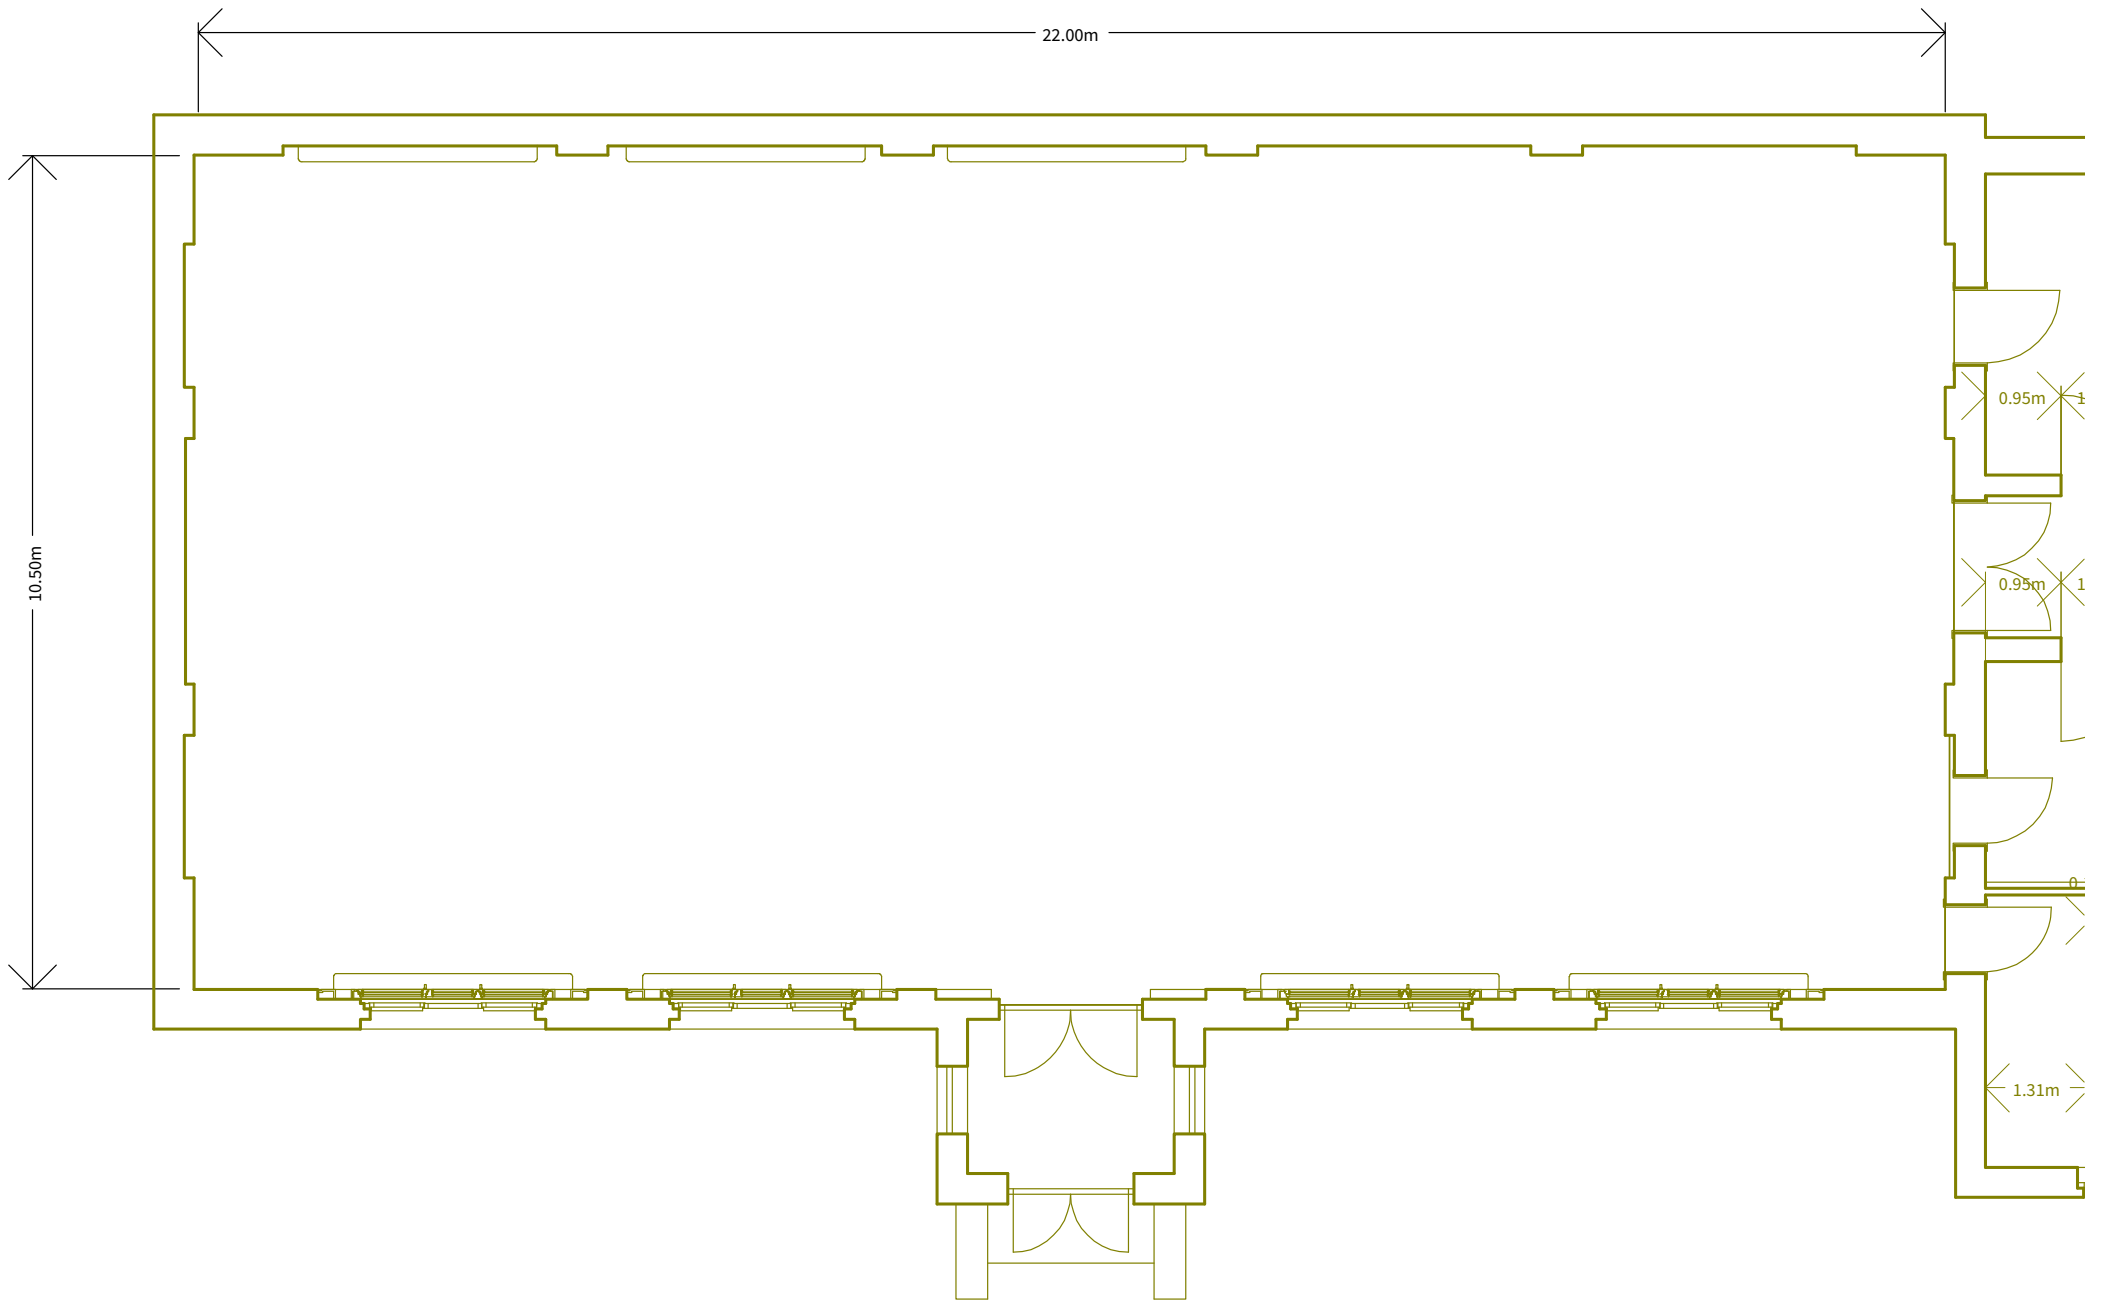

the HALLE has two halls with wooden sprung floors, which you can rent for your rehearsals according to availability.

HALLE – large hall (242 qm)

HALLE – large hall laid out with dance floor

specifications HALLE – large hall

size	width 10,5 meter // length 22 meter
ceiling height	5,5 meter
floor	the hall is equipped with a high-quality parquet floor (can be laid with a black dance floor on request).
wardrobe	unisex-wardrobe with make-up table, 2 x wc, 3x showers + 4 x wc on ground floor.
power connections	various earthed sockets available, three-phase connections can only be used by arrangement.
technic	PA available, can be used after prior instruction (further technical equipment only on request). the use of ladders and scaffolding is only possible after consultation and instruction. the hall can be completely blacked out.
accessibility	the wardrobe and hall are accessible barrier-free (at ground level) through the main entrance and from the garden.

if you are interested in renting the large hall, please send your request to: rent@toula.de

drawings are not to scale

HALLE – small hall (143 qm)

HALLE – small hall laid out with dance floor

view into the garden

specifications HALLE – small hall

size	width 9,6 meter // length 11 meter
ceiling height	2,8 meter
Facilities	tea kitchen with refrigerator and sink available in the room.
Flooring	the hall is equipped with a high-quality parquet floor (can be laid with a black dance floor on request).
sanitary area	the toilets on the ground floor (4) can be used.
wardrobe	wardrobe and shower are not available.
power connections	various earthed sockets available, three-phase connections can only be used by arrangement.
technic	PA available, can be used after prior instruction (further technical equipment only on request). the use of ladders and scaffolding is only possible after consultation and instruction. the hall can not be blacked out.
others	the small hall is not barrier-free.