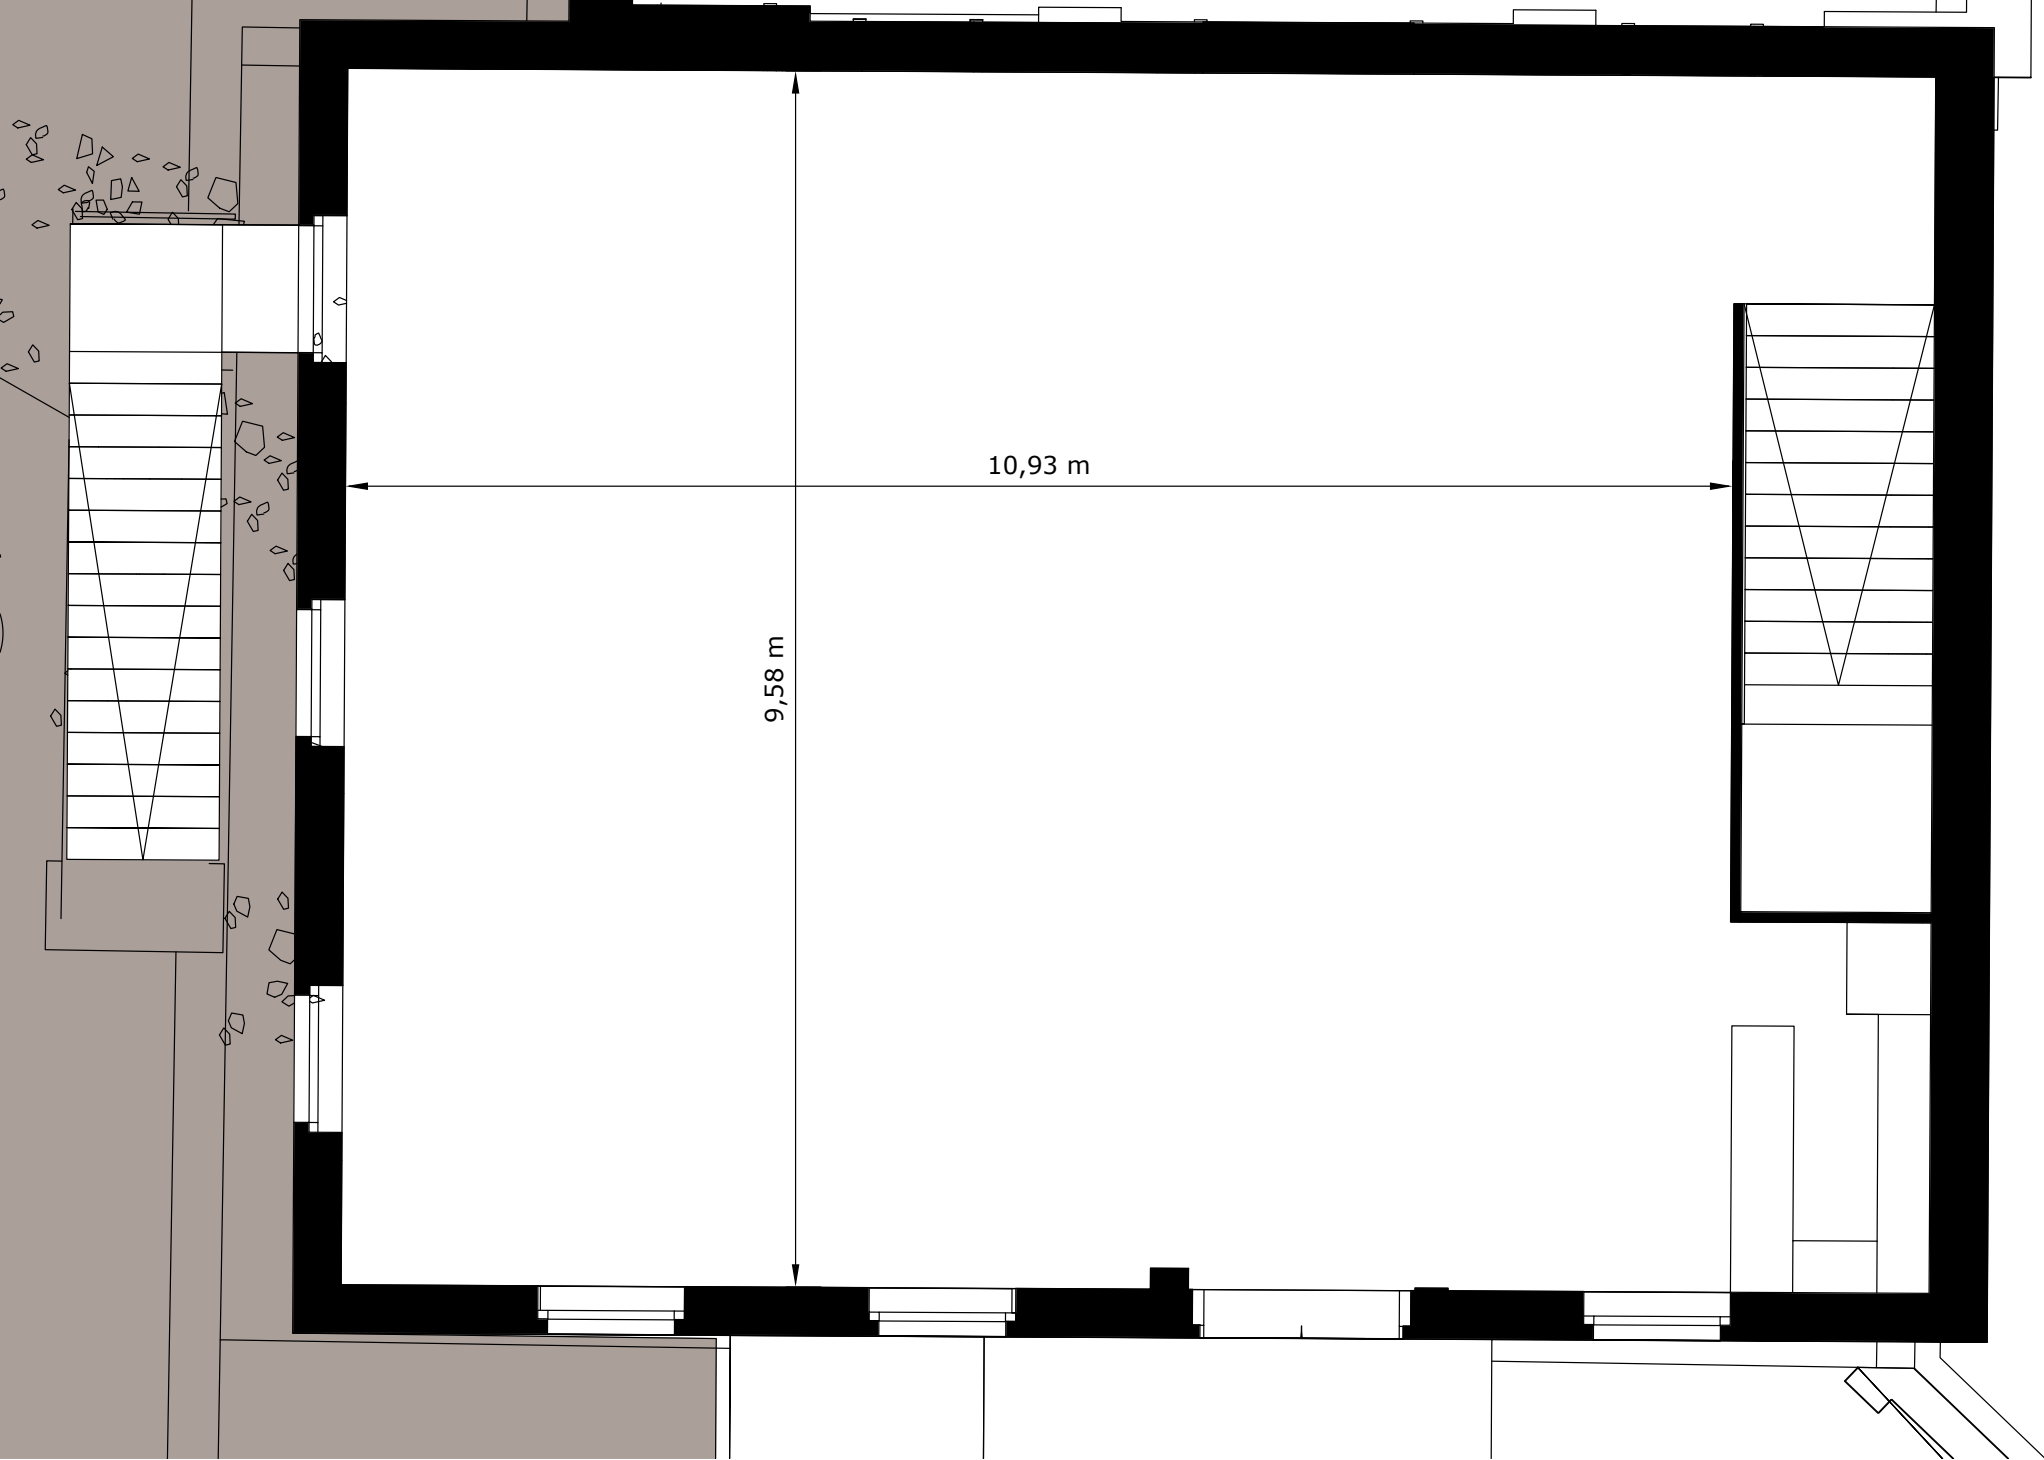

drawings are not to scale